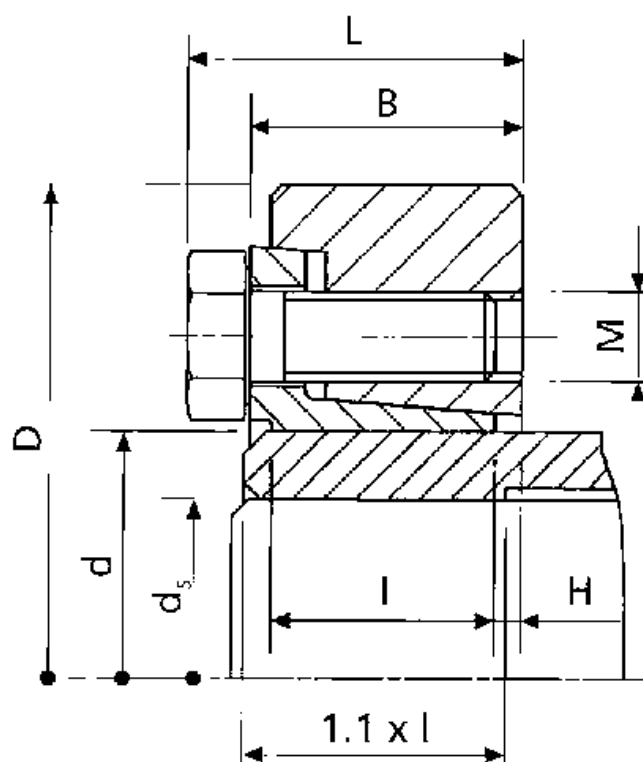

Article number: 437800200

Description: Rota-fix shaft-hub connection SB 200

Measures

B mm	= 85.5
d H8 mm	= 200
D mm	= 340.0
ds mm	= 150
F kN torque	= 1293
H	= 8.0
I mm	= 71.5
L mm	= 96.5

M mm	= M16
T N m torque	= 97000
Ts N m bolt tightening torque	= 290